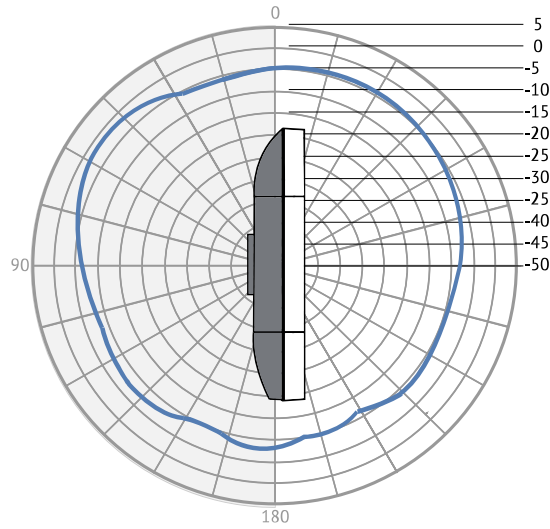

RADIATION PATTERNS

RADIO 1, 2.4 GHz: