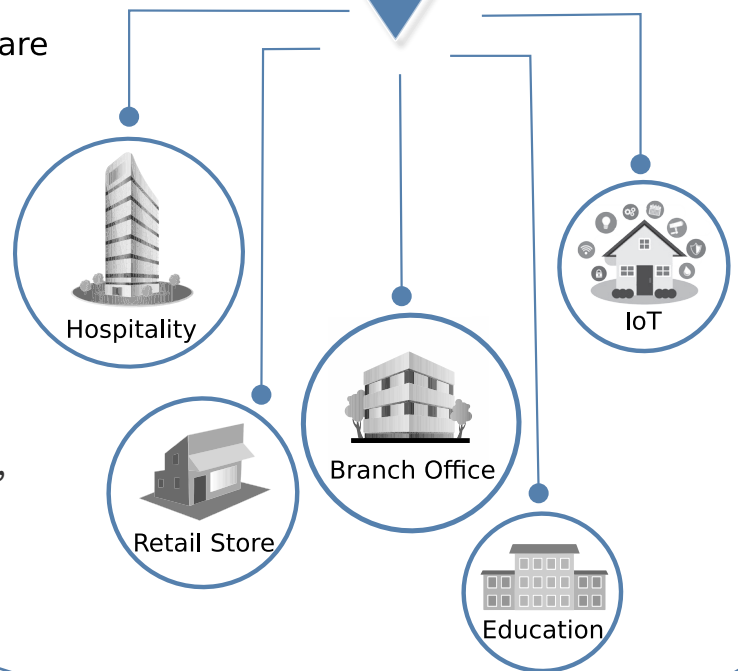

ETHERNET PORTS

The 2 provided Ethernet ports allow for maximum flexibility: one port can be used as wired uplink while the other port serves as LAN access for other wired devices. Each Ethernet port comes with a smart uplink detection to automatically determining whether a port should be uplink or provide LAN access.

MOUNTING OPTIONS

Regardless where to place the access points – on a wall, ceiling grid, pole, outdoors – the installer kit included with every AccessPoint facilitates the installation. Easily pluggable mounting options got you covered for every scenario.

NETWORK AS A SERVICE (NaaS)

HIGHLIGHTS:

- Access Control
- Presence Data
- Guest WiFi
- Advertising
- Proximity Marketing
- VPN

On Premise Hardware

CLOUD KEY FEATURES:

- Zero touch deployment
- Automated monitoring and alerting
- Manage and troubleshoot from anywhere, anytime

INDUSTRY LEADING SOFTWARE AND PRODUCTS

Affordable Network Solution

Plasma Cloud offers an affordable turnkey solution to cover all needs in and around your network. WiFi Access Points and Switches in various sizes to fit your needs & budget bundled with free & powerful cloud management.