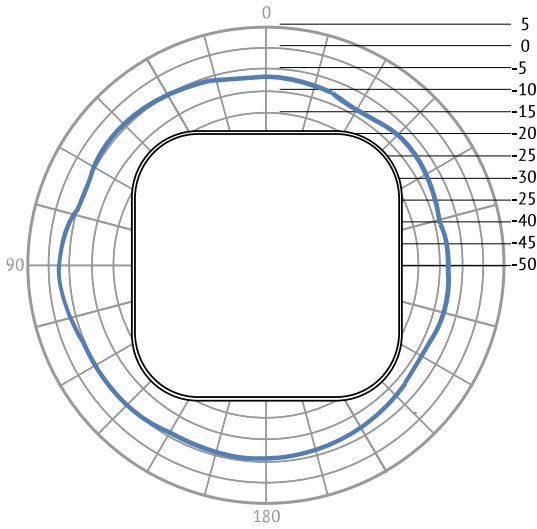

RADIATION PATTERNS

RADIO 1, 2.4 GHz: